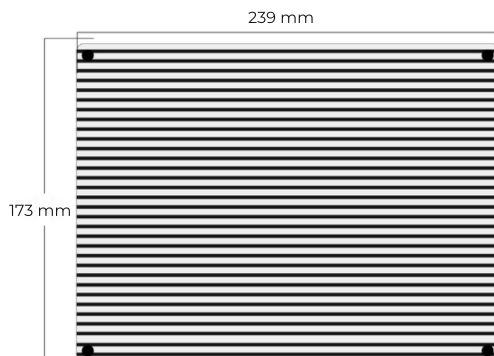

SPECIFICATIONS	
CPU	Intel Core i3-1251U
GPU	Intel UHD Graphics
Operating System	Windows 10 IoT Enterprise LTSC 2021
Memory	16 GB DDR5
Storage	256 GB NVMe
HDMI	2 x HDMI 2.0
Network	2X 10/100/1000 Mbps LAN Dual Band Wifi, Bluetooth module
Antenna	2 x external antennas
I/O ports	Front: 2 X USB 3.2, 2 x USB 2.0, 1 X USB 3.2 Type C Back: 4 x USB 2.0
Power	DC 12 / 19V
Dimensions	W: 239 mm x D: 173 mm x H: 40 mm
Net Weight	1,880 g
Temperature	-20 ° to 60 °C(Storage) 0 ° to 40 °C at 0.7 m/s air flow (Working)
Storage / Working Humidity	90%@40 °C Non-Condensing
Chassis	Black color aluminum alloy
Recommended feature based license	4K / Dual 4K