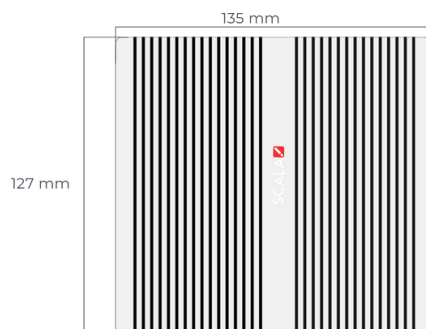

# SMP-L-AP

SCALA MEDIA PLAYER

Scala Media Player-L-AP is an affordable entry-level digital media player that delivers stability and reliability in an ultra-compact design. With an anodized aluminum housing and fanless design the Scala Media Player-L easily fits into any digital signage location while staying protected from dirt, dust and any other particles that could compromise performance.

## SPECIFICATIONS

CPU	Intel Celeron N3160
GPU	Intel HD Graphics
Operating System	Windows 10 IOT
Memory	4GB DDR3L
Storage	128 GB SSD
HDMI	1 x HDMI
Network	2 X Gigabit Ethernet, WiFi Module
Antenna	2 x external antennas
I/O ports	4 X USB 3.0, 2 x USB 2.0
Power	12V DC In
Dimensions	W: 135 mm x D: 127mm x H: 32 mm
Net Weight	635 g
Temperature	-20 ° to 80 °C (Storage) 0° to 70 °C (Working)
Chassis	Black color aluminum alloy
Recommended feature based license	Lite / Single HD