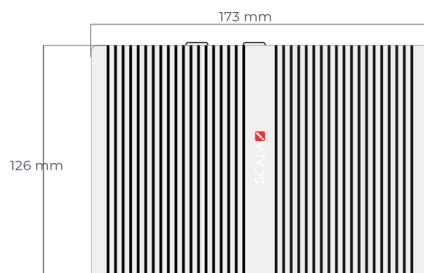

SPECIFICATIONS

CPU	Intel Celeron J4125 Quad Core
GPU	Intel UHD Graphics 600
Operating System	Window 10 IoT
Memory	8 GB DDR4
Storage	128 GB NVMe SSD
HDMI	1 x HDMI (4K Support)
Network	2 X 10 / 100 / 1000 Mbps, Dual Band Wifi, Bluetooth module
Antenna	2 x external antennas
I/O ports	2 X USB 3.0, 2 x USB 2.0, 2 X RS232
Power	DC 12V 5A
Dimensions	W: 173 mm x D: 126mm x H: 32 mm
Net Weight	747 g
Temperature	-30 ° to 70 °C (Storage) -20 ° to 60 °C (Working)
Chassis	Black color aluminum alloy
Recommended feature based license	Single HD / 4K